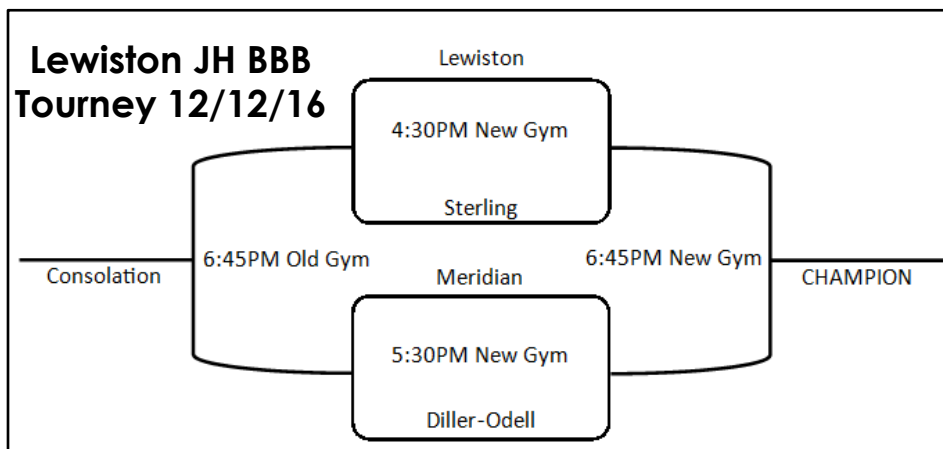

Stay up to date with all things JET related by going to the school website: www.sterlingjets.org, our Facebook page, and for sports scores, follow us on Twitter: [@spsjetpride!!!](https://twitter.com/spsjetpride)

MITTEN TREE

Please bring your donations to First Bank of Nebraska in Sterling.

Donate New Mittens, Coats, Hats, & Gloves

Donations go to local elementary schools in our community!

9-10 HTRS Tournament

The first 2 games at each site will start on time after that a rolling schedule