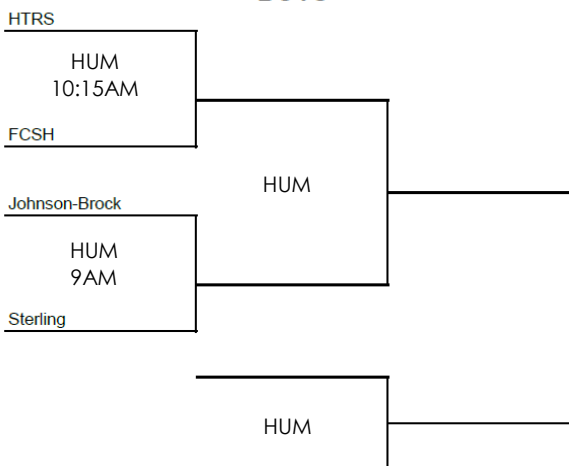

Stay up to date with all things JET related by going to the school website: www.sterlingjets.org, our Facebook page, and for sports scores, follow us on Twitter: [@spsjetpride!!!](https://twitter.com/spsjetpride)

MITTEN TREE

Please bring your donations to First Bank of Nebraska in Sterling.

Donate New Mittens, Coats, Hats, & Gloves

Donations go to local elementary schools in our community!

9-10 HTRS Tournament

The first 2 games at each site will start on time after that a rolling schedule

BOYS

GIRLS

CONCESSION STAND WORKERS

TUESDAY, DECEMBER 13, 2016 VS.
MERIDIAN

Girls JV

Ben H
Kaleb W
Valerie K
Jayda F

Boys JV

Morgan H
Malayna W
Jayda F
Hannah T
Kaleb W

Girls V

Treygan K
Tristan D
Diego S
Daniel S
Cameron V

Boys V

Ryan L
Emily A
Jacob S
Sydney P
Nicole H

*If you are unable to work, please talk to
Mr. Davenport*