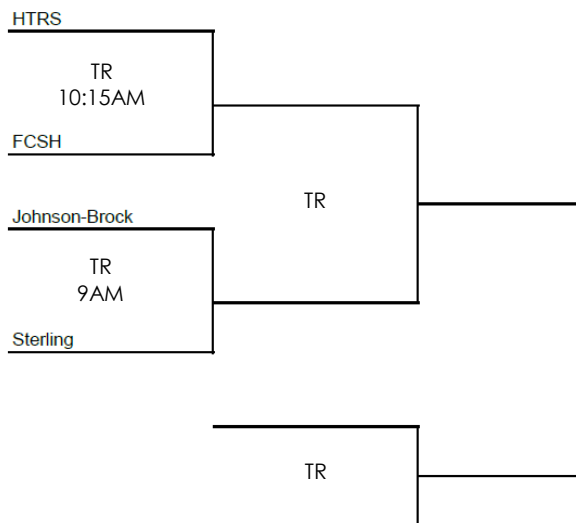

GIRLS

CONCESSION STAND WORKERS

TUESDAY, DECEMBER 13, 2016 VS.
MERIDIAN

Girls JV

Ben H
Kaleb W
Valerie K
Jayda F

Boys JV

Morgan H
Malayna W
Jayda F
Hannah T
Kaleb W

Girls V

Treygan K
Tristan D
Diego S
Daniel S
Cameron V

Boys V

Ryan L
Emily A
Jacob S
Sydney P
Nicole H

*If you are unable to work, please talk to
Mr. Davenport*